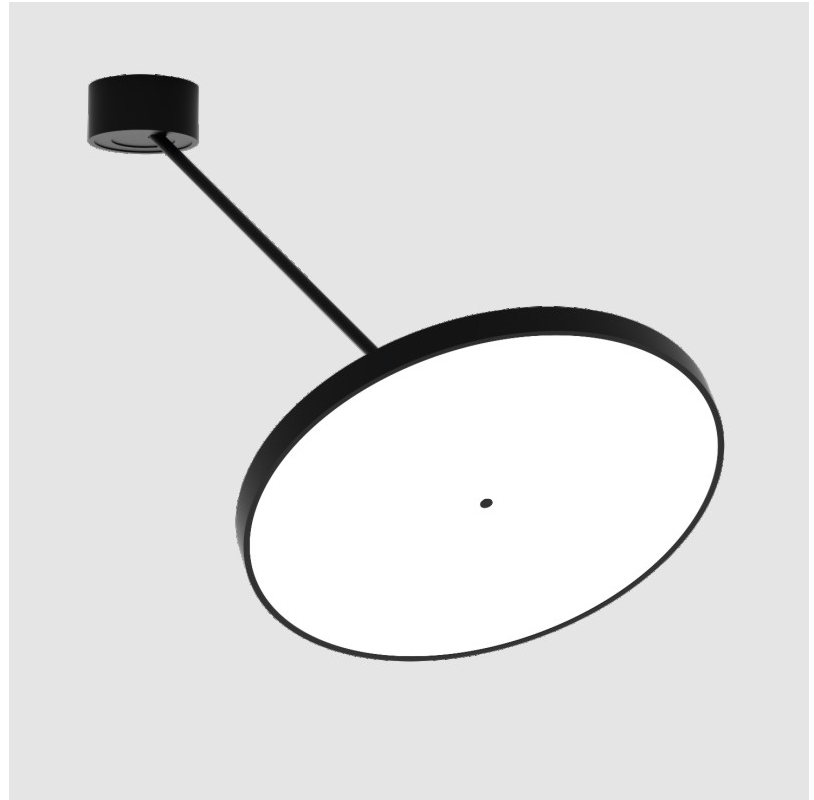

GENERAL

Series: Sign Diva Dancer
Subseries: Sign Diva Dancer
Brand: Prolicht
Division: Architectural
Mounting Type: Suspension
Mounting Location: Ceiling
Subcategory: Pendant

PHYSICAL

Shape: Round
Diameter (mm): 570
Diameter (in): 22 7/16
Height (mm): 870
Depth (mm): 72
Height (in): 34 1/4
Depth (in): 2 13/16
Extension (mm): 750
Extension (in): 29 1/2
Light Distribution: Adjustable / Direct
Weight (kg): 4.660
Weight (lbs): 10.273
Diffuser: PMMA - Opal / Micro-Prism / Sparkling Secret / Vintage Industrial
Fixture Finish: SSR / BKV / CWI / CRY / HAB / UFT / ITA / RUA / FTG / MYG / LOD / PUS / FRO / FUP / KIA / POP / BLS / SPG / MEY / GOH / GUM / CHC / COM / ABZ / JAG / OBR / MOS / ROR
Fixture Material: Extruded Aluminum / Steel

ELECTRICAL

Lamp Type: LED (Zhaga Standard)
Input Wattage (W): 49
Dimming: Tri-Mode (Non-Dimming and Phase Dimming (120Vac only) and 0-10V Dimming)
Driver Included: Yes
Driver Location: Integrated
Driver Type: Constant Current - Universal
Driver Class: Class 2
Input Voltage (V): 120 - 277
Constant Current (MA): 350

LED

Color Temperature (*K): 2700 / 3000 / 3500 / 4000
Max. Delivered Lumen (lm): 4978 / 5337 / 5384 / 5494
Nominal Lumen (lm): 6199 / 6646 / 6705 / 6842
CRI: >90 CRI
Lamp Life (hrs): 50000

OPTICAL

Adjustability: Rotational Canopy 170°; Tilting Canopy ±50°; Tilting Head ±90°

RATINGS AND CERTIFICATIONS

Certified By: Certified for North American Standards
IP rating: IP20