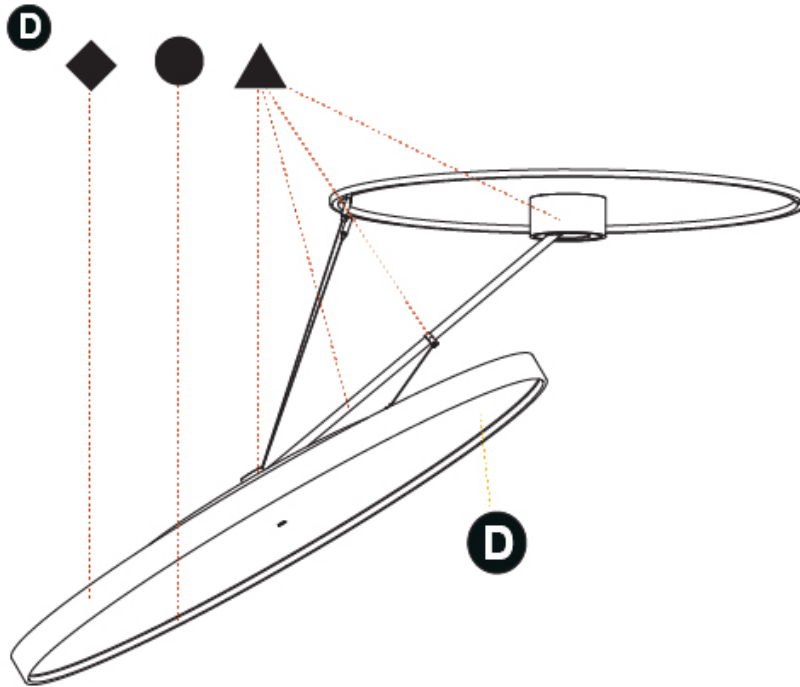

RATINGS AND CERTIFICATIONS

Certified By: Certified for North American Standards
 IP rating: IP20

SIGN DIVA DANCER SUSPENSION

A30876-

PROJECT
TYPE
SPECIFIER
QUANTITY
DATE

PROJECT	_____
TYPE	_____
SPECIFIER	_____
QUANTITY	_____
DATE	_____